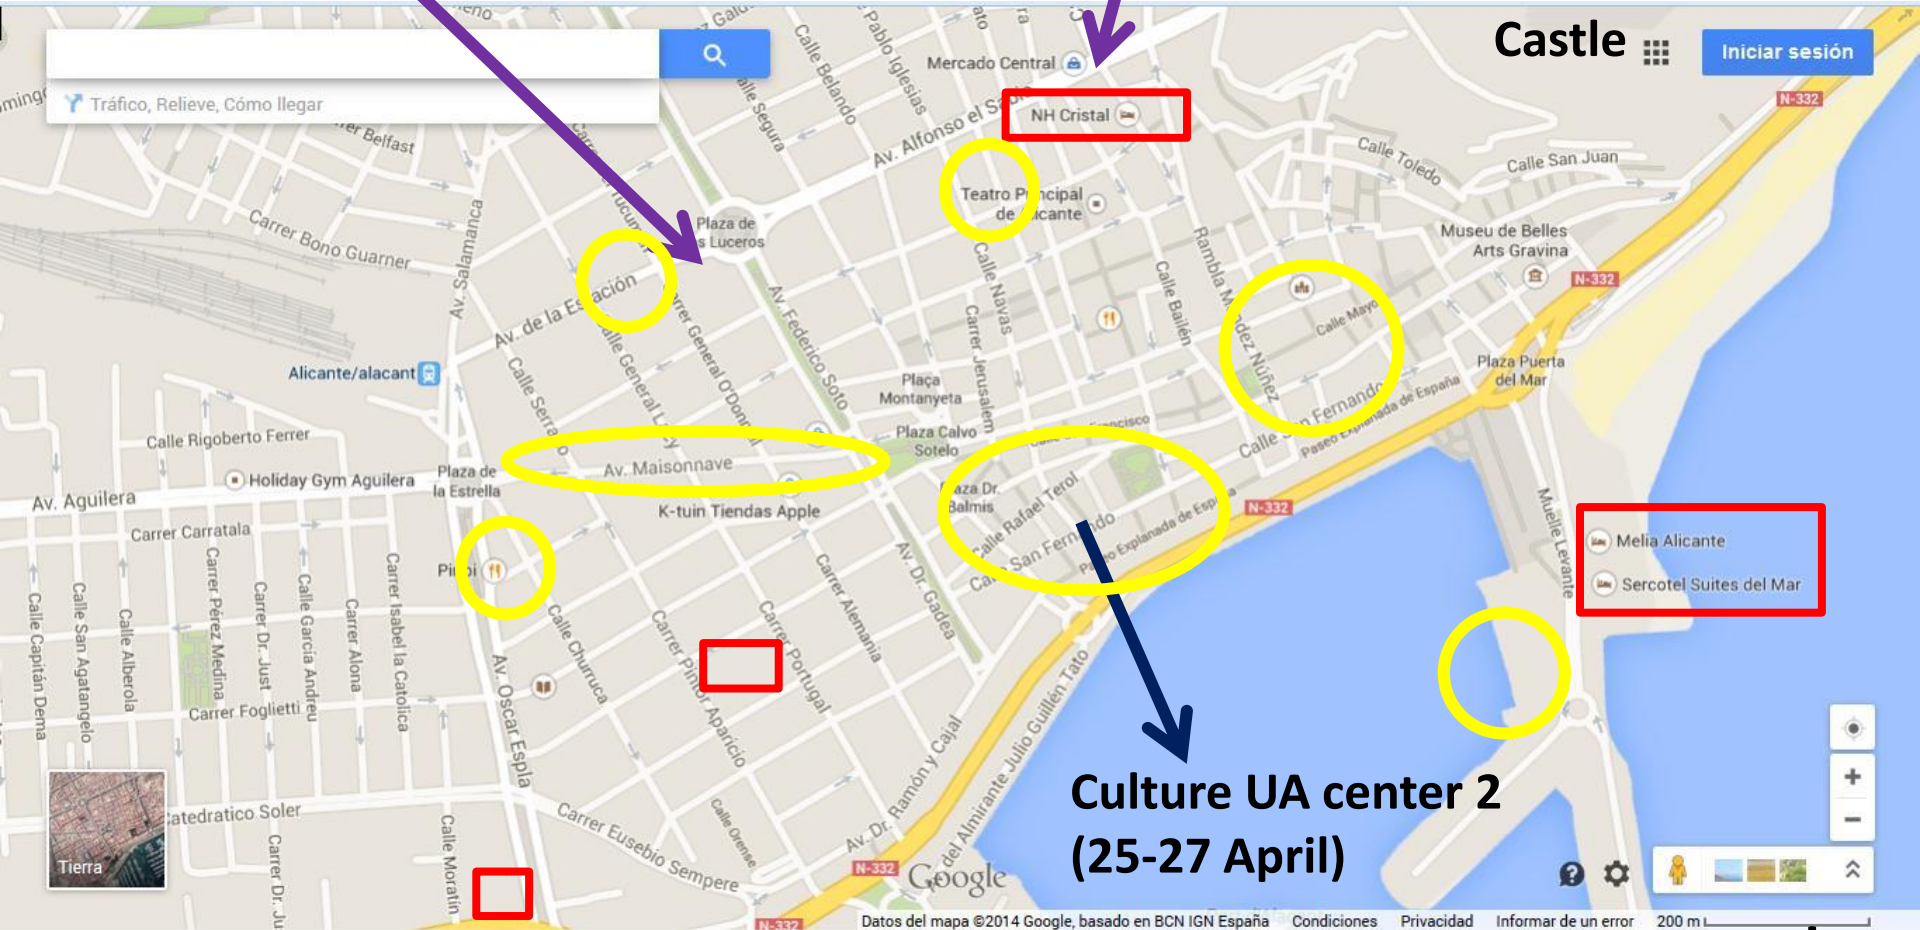

**Hotels**

**Culture UA center  
(25-27 April)**

**Airport**

**scale**

 Tapas bar / Restaurant area

TRAM stop (L2): Luceros Square

TRAM stop (L2): Mercado / Market

Sta. Barbara  
Castle

 hotels

 Main Bus Station