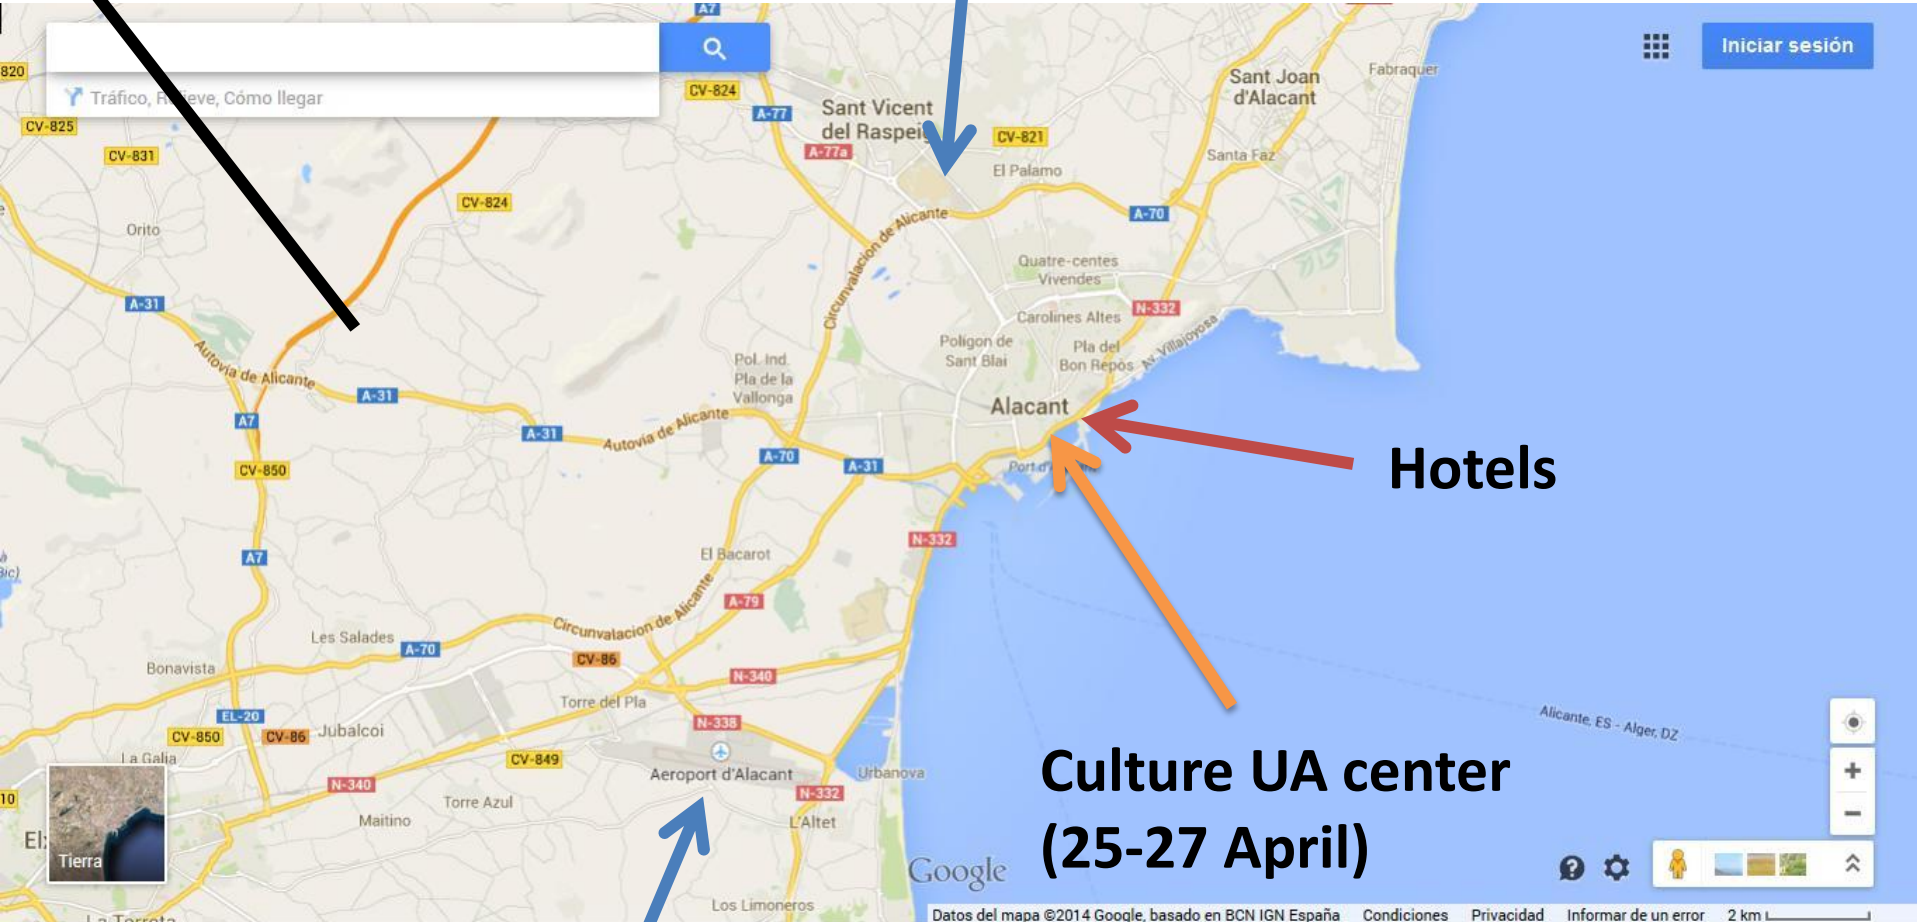

# 3rd Progress meeting for JRP BiRD & stakeholders

25-27 April 2018

Alicante Culture University center

Universitat d'Alacant  
Universidad de Alicante

**Madrid (by 3h-train, etc)**

**UA campus and museum**

**Hotels**

**Culture UA center  
(25-27 April)**

**Airport**

**scale**

 Tapas bar / Restaurant area

TRAM stop (L2): Luceros Square

TRAM stop (L2): Mercado / Market

Sta. Barbara  
Castle

 hotels

 Main Bus Station